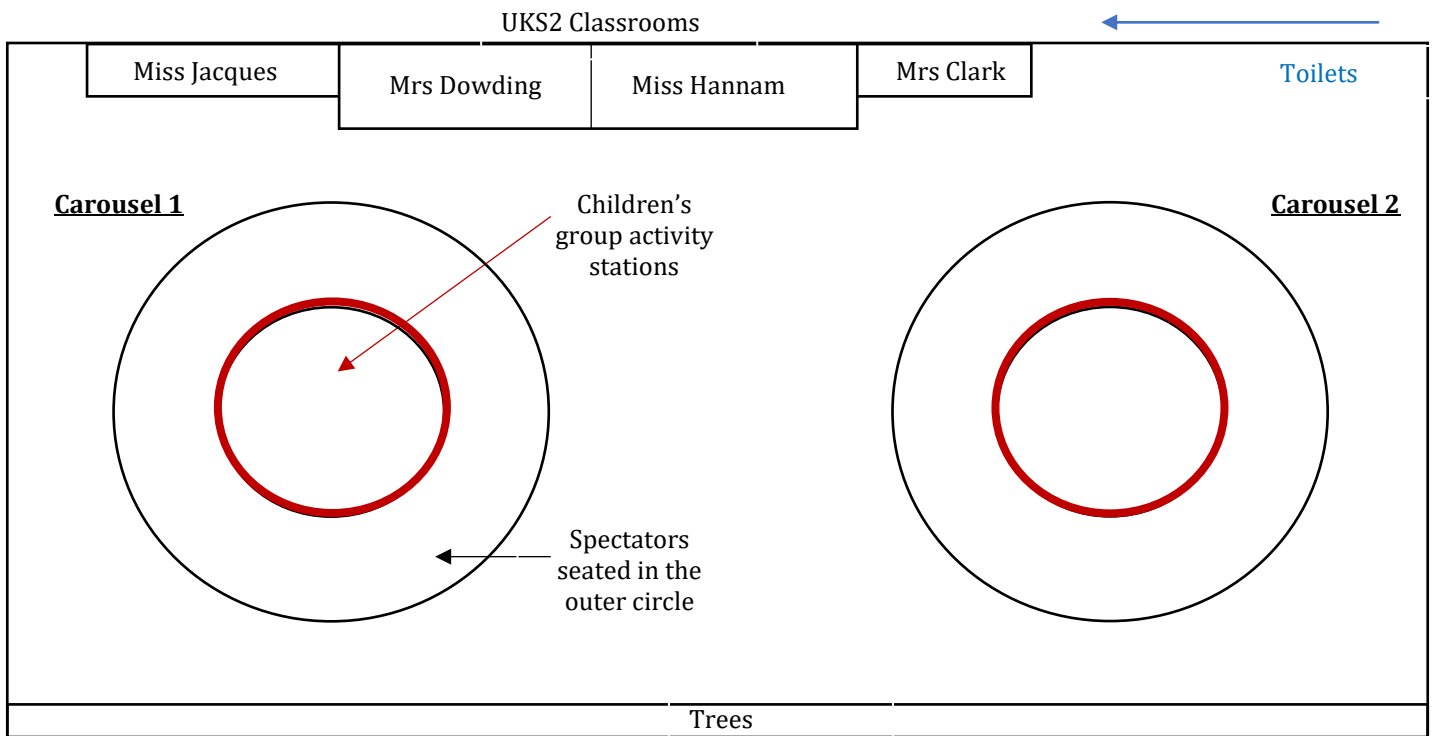

Please take a moment to look at the plans below so you know where to set up your seating.

The adult toilet located near Year 4 classrooms will be available for spectator use should you require them, please use only these toilets. Directions: walk past Mrs Clark’s classroom towards the KS2 playground, take the first left before Mrs Deal’s classroom, go through the double doors and it is located straight ahead on the left before the kitchen.

We respectfully request spectators do not sit at either end of the track where children will start and finish but instead, remain in the allocated spectator areas.

KS2 Plan:

KS1 Plan:

Reception and KS1 children will be in small groups moving around ten different stations in the inner red circle (clockwise). Spectators are welcome to move around the outer circle to watch their child.